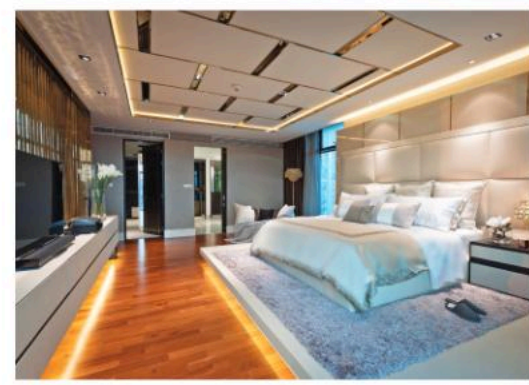

CLOCKWISE FROM TOP: A sleekly contemporary kitchen boasts two marble waterfall islands complemented by pops of deep blue. Rich textures and opulent textiles lend a Continental sensibility to a modern bedroom. Luxurious details elevate the laid-back ambiance of an expansive lounge and game room. Sophisticated comfort takes center stage in a master suite wrapped in a warm neutral palette.