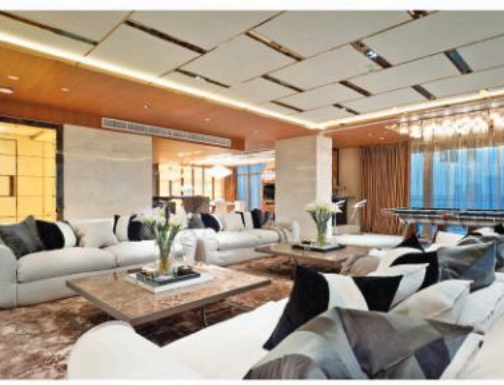

CLOCKWISE FROM TOP: A sleekly contemporary kitchen boasts two marble waterfall islands complemented by pops of deep blue. Rich textures and opulent textiles lend a Continental sensibility to a modern bedroom. Luxurious details elevate the laid-back ambiance of an expansive lounge and game room. Sophisticated comfort takes center stage in a master suite wrapped in a warm neutral palette.