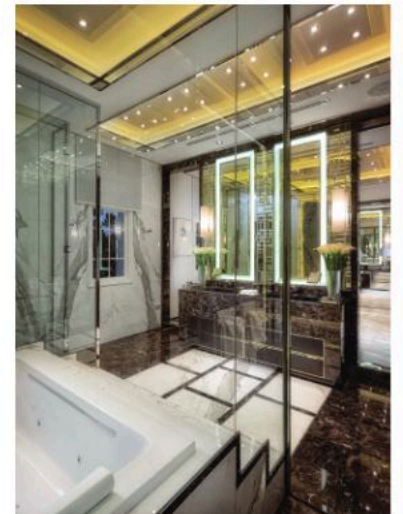

CLOCKWISE FROM TOP: A sleekly contemporary kitchen boasts two marble waterfall islands complemented by pops of deep blue. Rich textures and opulent textiles lend a Continental sensibility to a modern bedroom. Luxurious details elevate the laid-back ambiance of an expansive lounge and game room. Sophisticated comfort takes center stage in a master suite wrapped in a warm neutral palette.